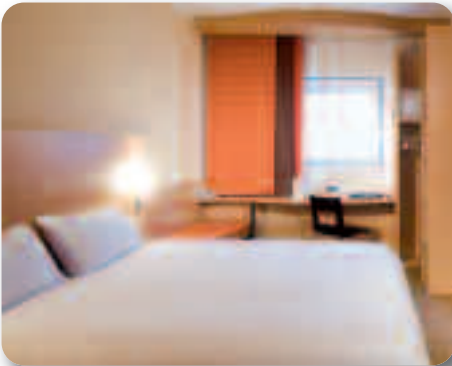

Great Services

- Reception 24/7
- Hot Food 24/7
- Breakfast 4am/12 noon
- Bar and Restaurant
- WiFi

Great Bedrooms

- 142 bedrooms
- **Bedrooms contain:** Double bed (Twin and Family rooms available) – Desk, chair and wardrobe – Pay TV and radio – Internet access – Direct dial telephone and modem point – Tea and coffee making facilities – En-suite with shower